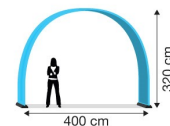

Features

- Extremely easy to assemble cover
- Everything is included, no tools needed
- For indoor and outdoor use

Product info

- Small: Width: 290 cm
Height: 240 cm
Weight: 14 kg
- Medium: Width: 400 cm
Height: 320 cm
Weight: 14 kg
- Large: Width: 500 cm
Height: 370 cm
Weight: 15 kg

SMALL

MEDIUM

LARGE